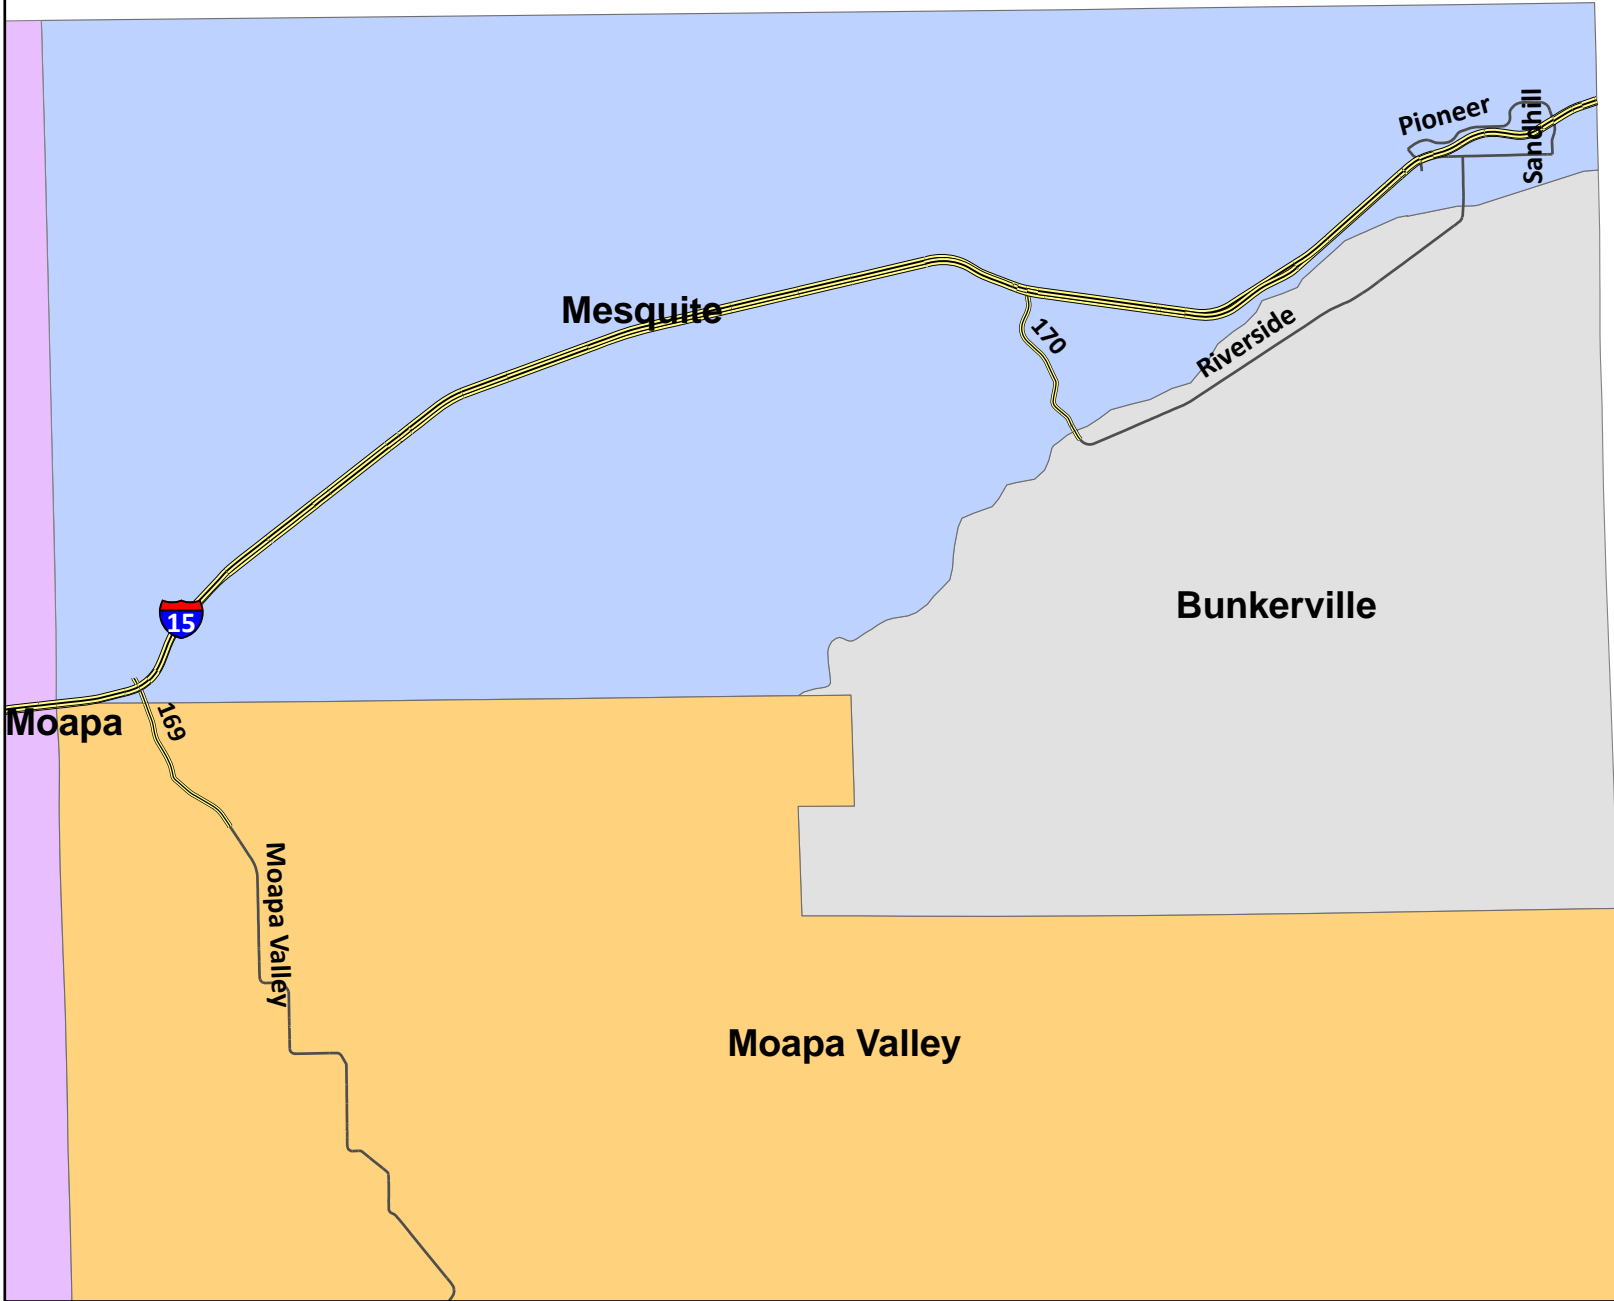

STATE OF NEVADA  
MESQUITE  
TOWNSHIP

Clark County, Nevada

GEOGRAPHIC  
INFORMATION  
SYSTEMS

Legend

- BOC
- BUN
- GDS
- HEN
- LAS
- LGH
- MES
- MOA
- MVA
- NLV
- SCH

1 inch = 18,125 feet  
February 4, 2016

Vicinity Map  
No Scale

*This information is for display purposes only. No liability is assumed as to the accuracy of the data delineated herein.*